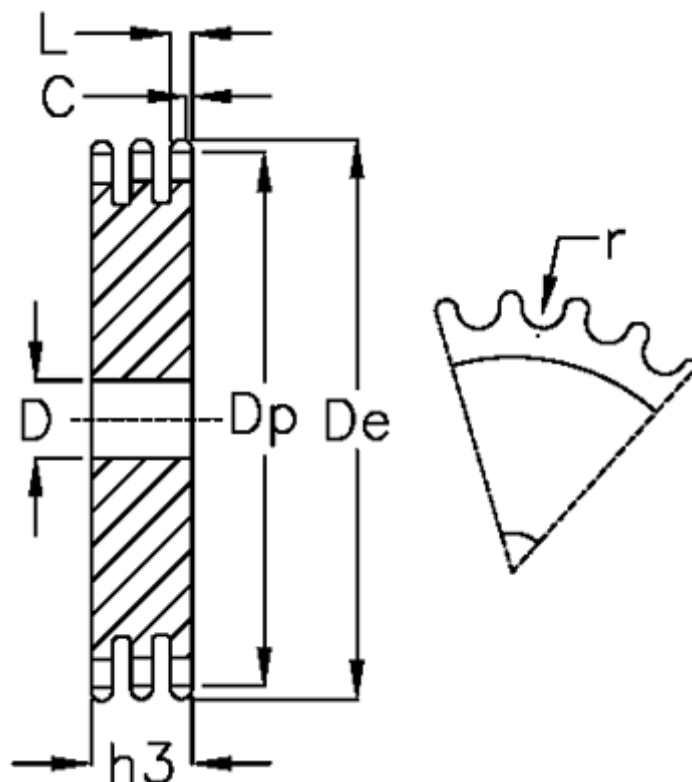

Article number: 616023008055

Description: Plate wheel 16 B-3 Z=55 triplex

Measures

C = 3

D = 40

De = 457.9

Dp = 444.93

For chain size = 1 tomme x 17,02 mm

For chain type = 16 B-3

h3 = 79.6

L = 15.8

Number of teeth = 55

r = 15.88